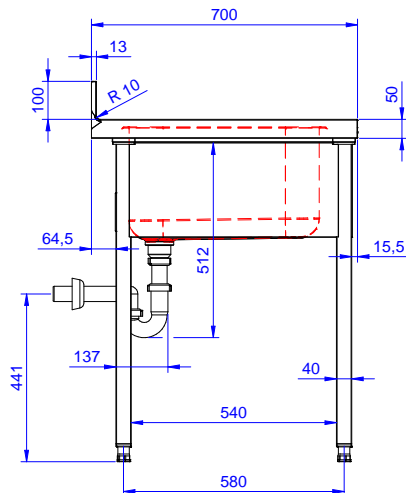

Sink Unit for Undercounter
Dishwasher with 1 bowl
W400xD500xH300mm and
right hand drainer, 1200mm

Short Form Specification

Item No. _____

Made from 304 AISI stainless steel. The 50mm high worktop in 304 AISI stainless steel, 1mm in thickness, is sound-deadened and has an overflow rim and welded corners. Integral rear upstand, h=100mm, with 10mm radius. Allround apron. Square section legs 40x40mm on 1" height-adjustable feet (+/-20mm). Bowl W400xD500xH300mm with overflow pipe and 2" drain hole; right hand drainer. An undercounter dishwasher can be placed under the drainer.

Optional Accessories

- Set of 4 wheels (2 with brake) PNC 855150
d. 100mm for tables and sinks
(total height on wheels= 993 mm)
- Elbow operated mixer tap with PNC 855322
spout 3/4", single hole
- Elbow operated mixer tap with PNC 855323
short spout 3/4", single hole
- Foot operated mixer tap (hot PNC 855328
and cold) with spout 3/4"
- Floor fastening kit for 2 square PNC 865386
legs
- Single plastic drain syphon 2 PNC 895313
" for Sinks

APPROVAL: _____

Experience the Excellence
www.electroluxprofessional.com

Front

Side

Top

Key Information:

External dimensions, Width:	1200 mm
133191 (NSBD1217R)	1200 mm
External dimensions, Depth:	700 mm
External dimensions, Height:	1000 mm
Upstand Dimensions, Height:	100 mm
Upstand Dimensions, Depth:	13 mm
Upstand Dimensions, Radius:	R=10
Bowls number	1
Bowl dimensions	400x500xH320
Net weight:	32.3 kg