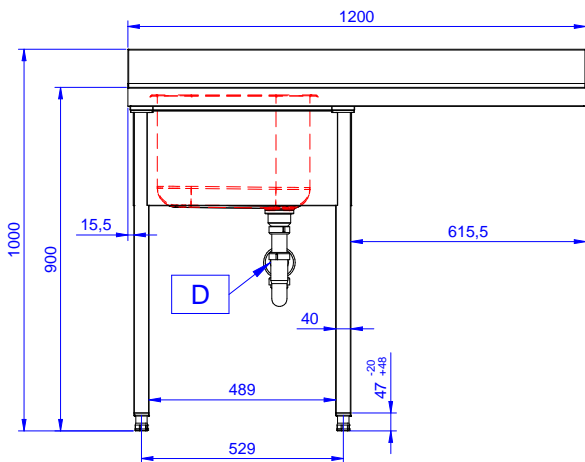

Sink Unit for Undercounter
Dishwasher with 1 bowl
W400xD500xH300mm and
right hand drainer, 1200mm

Short Form Specification

Item No. _____

Made from 304 AISI stainless steel. The 50mm high worktop in 304 AISI stainless steel, 1mm in thickness, is sound-deadened and has an overflow rim and welded corners. Integral rear upstand, h=100mm, with 10mm radius. Allround apron. Square section legs 40x40mm on 1" height-adjustable feet (+/-20mm). Bowl W400xD500xH300mm with overflow pipe and 2" drain hole; right hand drainer. An undercounter dishwasher can be placed under the drainer.

Optional Accessories

- Set of 4 wheels (2 with brake) PNC 855150
d. 100mm for tables and sinks
(total height on wheels= 993 mm)
- Elbow operated mixer tap with PNC 855322
spout 3/4", single hole
- Elbow operated mixer tap with PNC 855323
short spout 3/4", single hole
- Foot operated mixer tap (hot PNC 855328
and cold) with spout 3/4"
- Floor fastening kit for 2 square PNC 865386
legs
- Single plastic drain syphon 2 PNC 895313
" for Sinks

APPROVAL: _____

Experience the Excellence
www.electroluxprofessional.com

Front

Side

Top

Key Information:

External dimensions, Width:	1200 mm
133191 (NSBD1217R)	1200 mm
External dimensions, Depth:	700 mm
External dimensions, Height:	1000 mm
Upstand Dimensions, Height:	100 mm
Upstand Dimensions, Depth:	13 mm
Upstand Dimensions, Radius:	R=10
Bowls number	1
Bowl dimensions	400x500xH320
Net weight:	32.3 kg